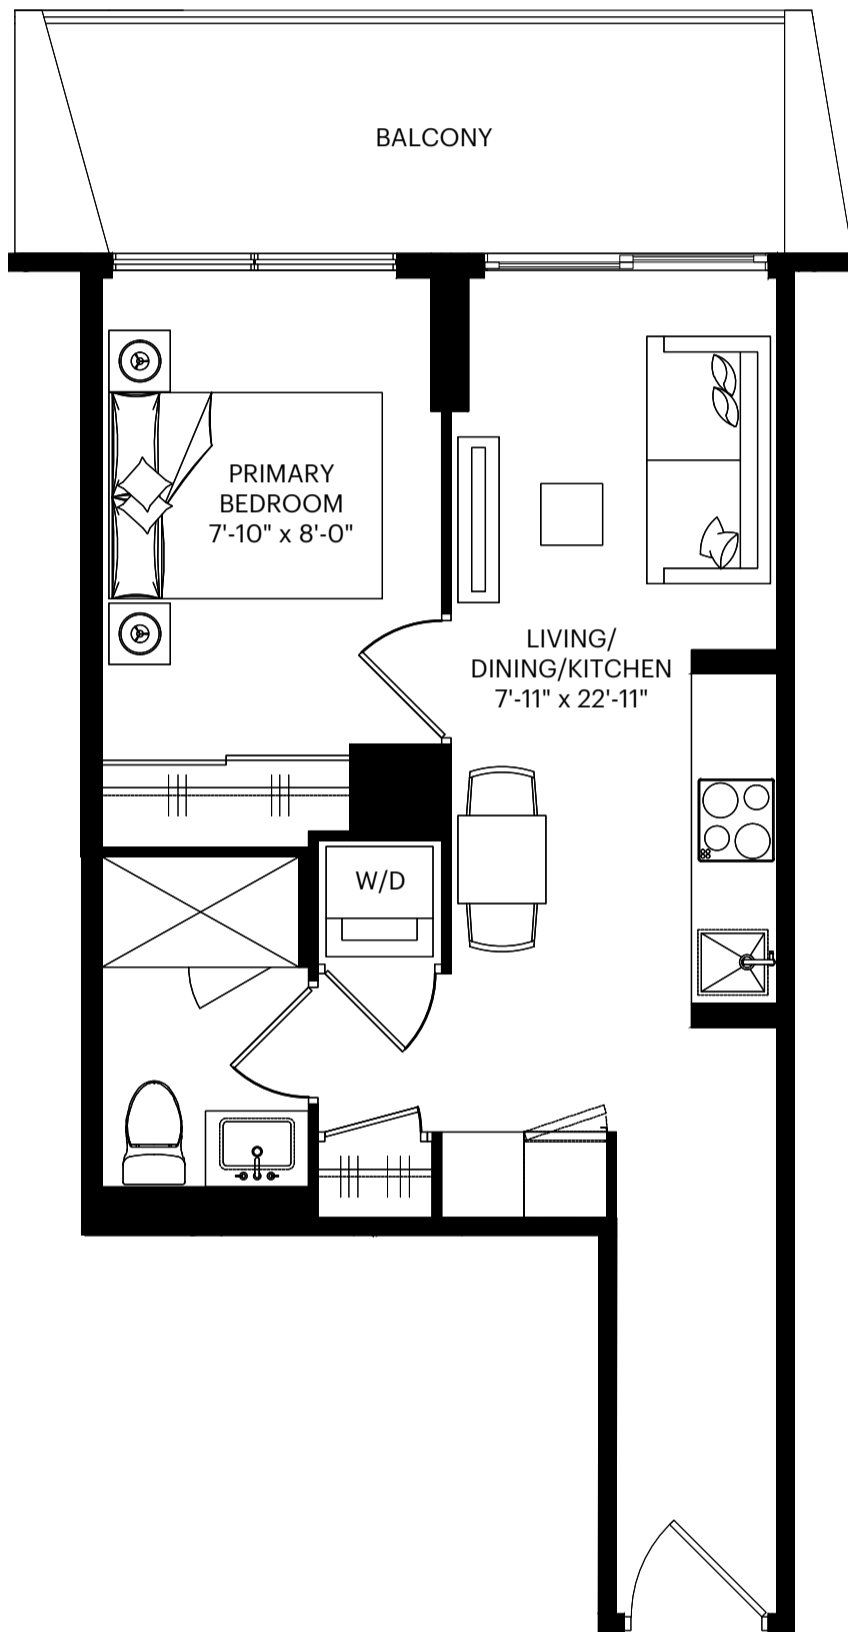

1A **468** SQ.FT. SUITE
UP TO: **104** SQ.FT. BALCONY

UNIT REPEATS ON FLOORS:
8

SUITE NO.
822